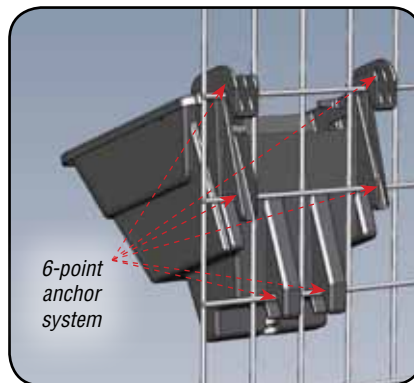

VGP allows for convenient plant maintenance and design change, with trays easily removed from their mounts individually. Furthermore, each VGP Tray has a water reservoir with a cover designed to allow re-use of stored water via capillary action to sustain plant growth and minimise maintenance.

VGP is manufactured from UV-stabilised recycled polypropylene that meets requirements for the international "Green Building" certification.

VersiWall[®] GP Tray

Safety

Anti-lift arms prevent the inadvertent dislodgment of trays by natural causes or accident.

Multi-Point Mounting

3 pairs of anchor hooks provide flexibility, allowing an unlimited number of mounting and design options.

Fire-Resistant Version

Meets the SCDF** Fire Code requirements and will not release toxic gases and smoke or cause a fire to spread.

Plant Density

Variable vertical and horizontal tray spacing allows different planting and design options.

Baffle Plate & Reservoir

Distributes irrigation, prevents media spillage and stores excess water to sustain healthy plant growth.