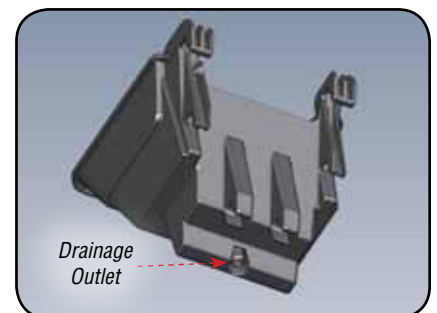

Plant Density

Variable vertical and horizontal tray spacing allows different planting and design options.

Baffle Plate & Reservoir

Distributes irrigation, prevents media spillage and stores excess water to sustain healthy plant growth.

Drainage

Excess water flows into underlying trays or is discharged through a drainage outlet, preventing spillage.

VGP Tray Plug

Optional plug prevents water from draining out.

* VersiWall[®] GP has international patents pending.

Safety - Anti-lift arms prevent inadvertent dislodgement of trays.

Drainage - Drainage outlet allows excess water to flow into underlying trays or to be channelled away, preventing spillage.

Baffle Plate - Distributes irrigation, prevents media spillage and allows trays to neatly overlap in close planting.