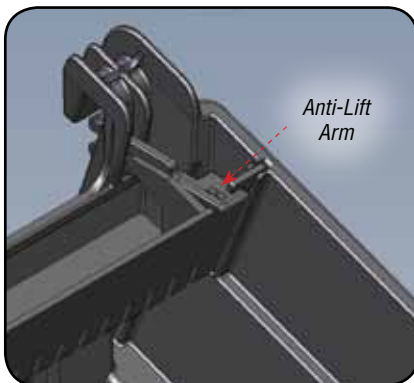

Safety

Anti-lift arms prevent the inadvertent dislodgment of trays by natural causes or accident.