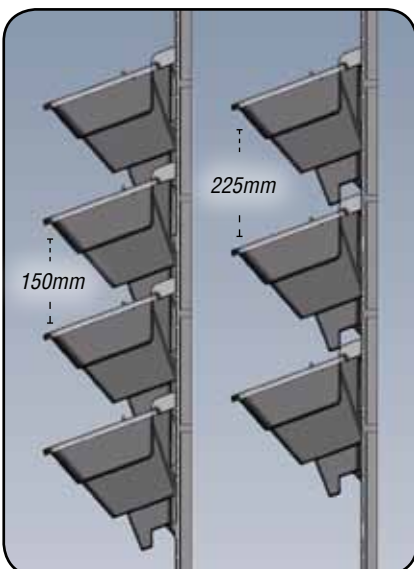

Multi-Point Mounting

3 pairs of anchor hooks provide flexibility, allowing an unlimited number of mounting and design options.

Fire-Resistant Version

Meets the SCDF** Fire Code requirements and will not release toxic gases and smoke or cause a fire to spread.

Plant Density

Variable vertical and horizontal tray spacing allows different planting and design options.

Baffle Plate & Reservoir

Distributes irrigation, prevents media spillage and stores excess water to sustain healthy plant growth.