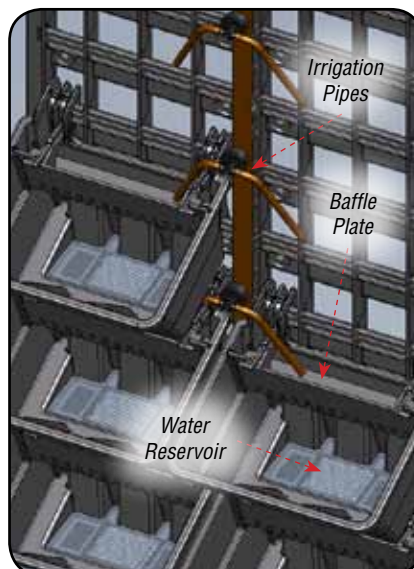

Multi-Point Mounting

3 pairs of anchor hooks provide flexibility, allowing an unlimited number of mounting and design options.

Fire-Resistant Version

Meets the SCDF** Fire Code requirements and will not release toxic gases and smoke or cause a fire to spread.

Plant Density

Variable vertical and horizontal tray spacing allows different planting and design options.

Baffle Plate & Reservoir

Distributes irrigation, prevents media spillage and stores excess water to sustain healthy plant growth.

Drainage

Excess water flows into underlying trays or is discharged through a drainage outlet, preventing spillage.

VGP Tray Plug

Optional plug prevents water from draining out.

* VersiWall[®] GP has international patents pending.

Safety - Anti-lift arms prevent inadvertent dislodgement of trays.

Drainage - Drainage outlet allows excess water to flow into underlying trays or to be channelled away, preventing spillage.

Baffle Plate - Distributes irrigation, prevents media spillage and allows trays to neatly overlap in close planting.