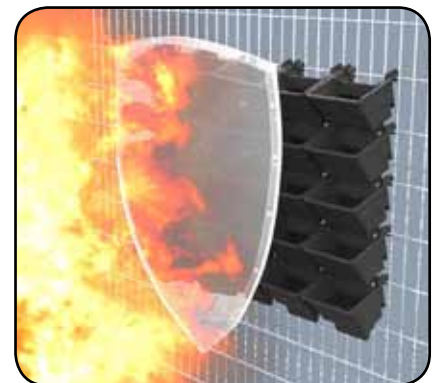

VGP allows for convenient plant maintenance and design change, with trays easily removed from their mounts individually. Furthermore, each VGP Tray has a water reservoir with a cover designed to allow re-use of stored water via capillary action to sustain plant growth and minimise maintenance.

VGP is manufactured from UV-stabilised recycled polypropylene that meets requirements for the international "Green Building" certification.

VersiWall[®] GP Tray

Safety

Anti-lift arms prevent the inadvertent dislodgment of trays by natural causes or accident.

Plant Density

Variable vertical and horizontal tray spacing allows different planting and design options.

Baffle Plate & Reservoir

Distributes irrigation, prevents media spillage and stores excess water to sustain healthy plant growth.