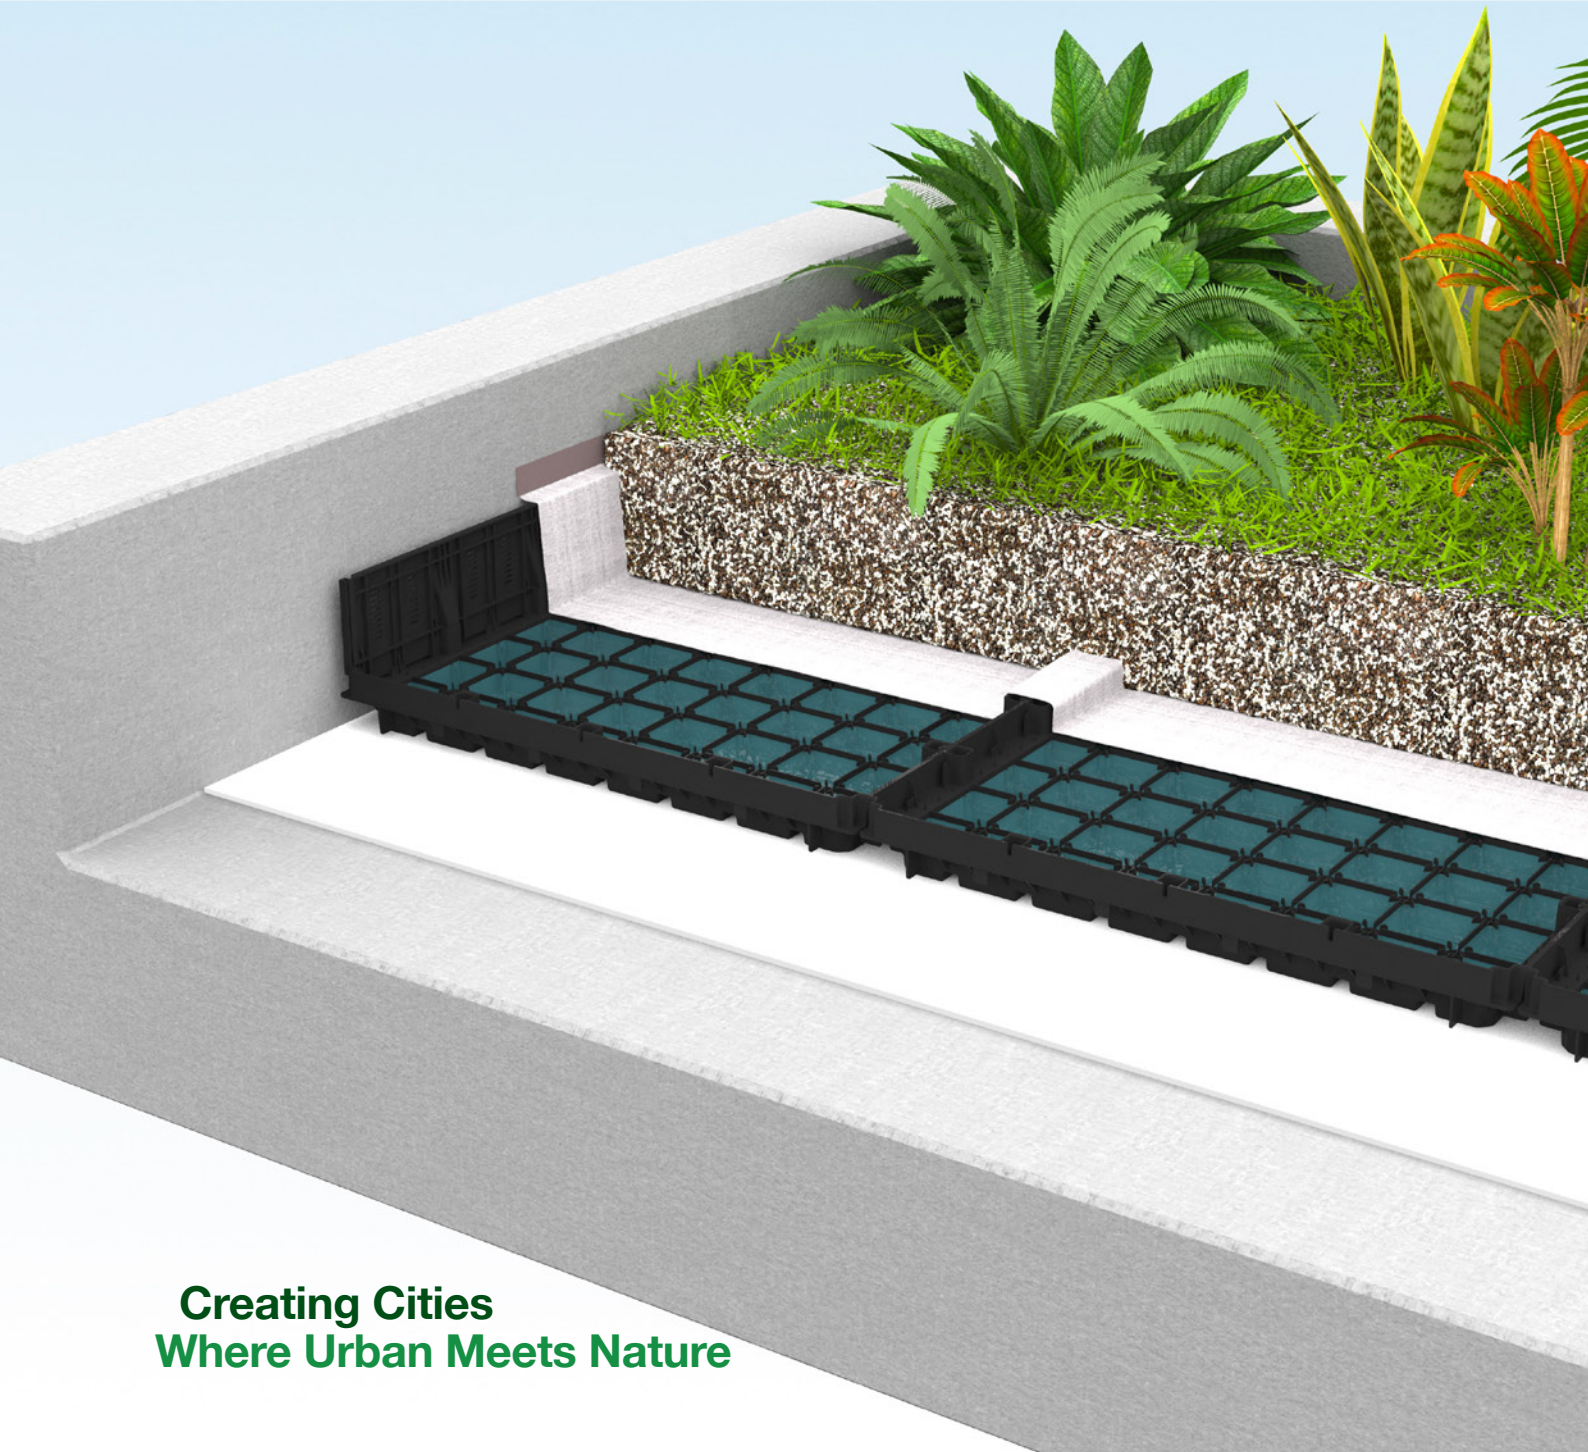

VersiDrain® 60

Green Roof

Creating Cities Where Urban Meets Nature

Our Innovation Your Solution

VersiDrain® 60 is a lightweight interlocking modular tray for extensive green roof systems on new or existing flat and low sloped roofs. Optional Wall Extenders enables it to be pre-planted off-site for instant greening of roofs. The water stored within the reservoirs reduces irrigation requirements for sustainable plant growth.